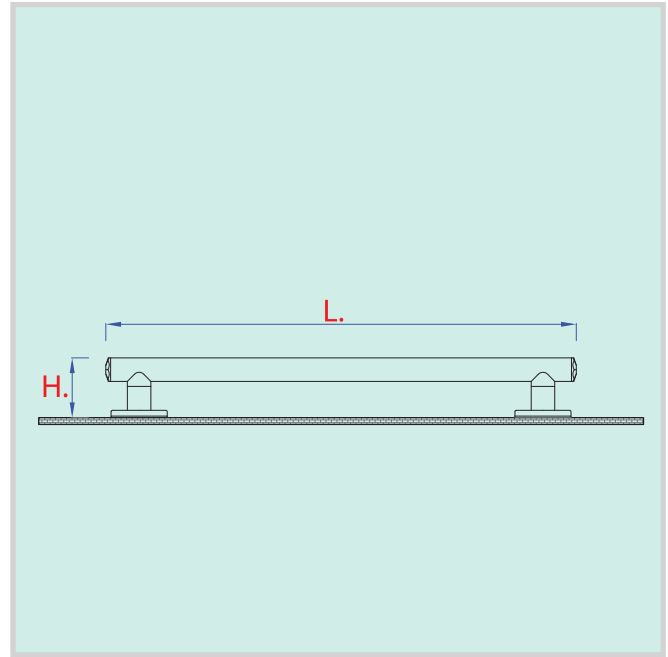

GF502P

TWO FIXING POINT HORIZONTAL GRAB BAR

DESCRIPTION

Horizontal grab bar $\varnothing$ 35 mm. with alluminium internal part, th.2 mm.
Cover made of dioxide titanium polymers, th. 3,5 mm.
Gemma closing caps made of Nylon V0.
Cover washers and under washers made of Nylon V0.
Multi holes fixing washers made of zinc coated steel with electrical insulation.
Wall fixing through delivered screws and wall plugs.
Absence of Cadmium, Lead and other heavy metals.
Easy to clean and to maintain, even with detergents.

LOADING

Up to 150 kg.

SIZE

Including washers L. 500 x H. 89 mm.

COLOR

Standard white, other colors on demand of MPS range

CERTIFICATIONS

ISO 9001:2015 quality certification issued by TÜV Italia S.r.l.
"Class 1" fire safe certification issued by the Italian Ministry.
Absence of bacterial growth certification issued by CSI group IMQ.
Declaration of quality office about absence of Cadmium and/or heavy metals.
Declaration of quality office about bio-compatibility and recycling

MPS reserves the right to modify products without previous advice.