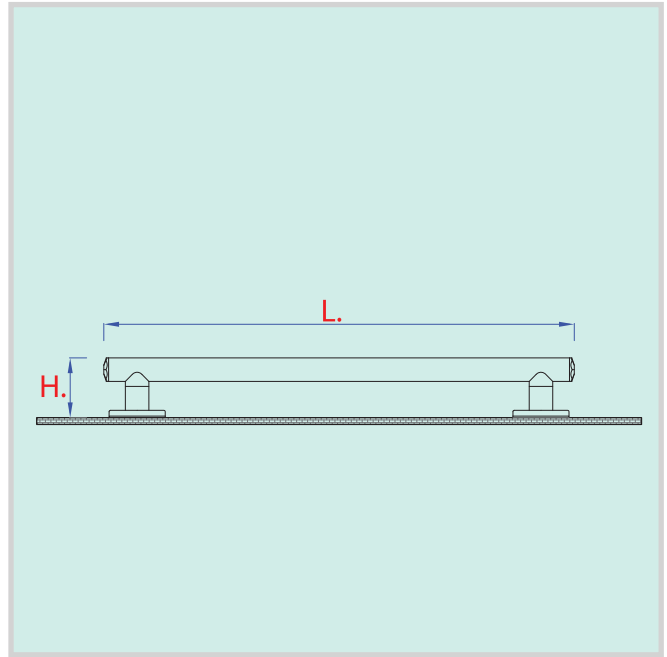

GF802P

TWO FIXING POINT HORIZONTAL GRAB BAR

DESCRIPTION

Horizontal grab bar Ø 35 mm. with alluminium internal part, th.2 mm.
Cover made of dioxide titanium polymers, th. 3,5 mm.
Gemma closing caps made of Nylon V0.
Cover washers and under washers made of Nylon V0.
Multi holes fixing washers made of zinc coated steel with electrical insulation.
Wall fixing through delivered screws and wall plugs.
Absence of Cadmium, Lead and other heavy metals.
Easy to clean and to maintain, even with detergents.

LOADING

Up to 150 kg.

SIZE

Including washers L. 800 x H. 89 mm.

COLOR

Standard white, other colors on demand of MPS range

CERTIFICATIONS

ISO 9001:2015 quality certification issued by TÜV Italia S.r.l.
"Class 1" fire safe certification issued by the Italian Ministry.
Absence of bacterial growth certification issued by CSI group IMQ.
Declaration of quality office about absence of Cadmium and/or heavy metals.
Declaration of quality office about bio-compatibility and recycling

MPS reserves the right to modify products without previous advice.