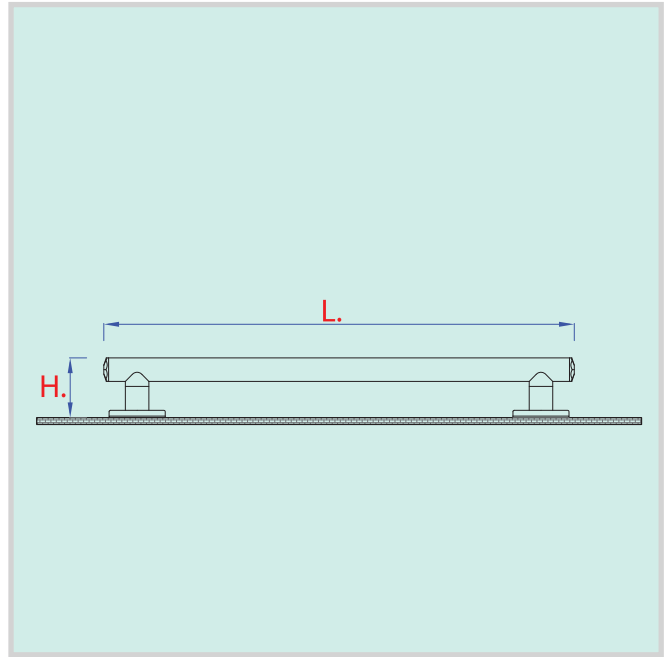

GF902P

TWO FIXING POINT HORIZONTAL GRAB BAR

DESCRIPTION

Horizontal grab bar Ø 35 mm. with alluminium internal part, th.2 mm.
Cover made of dioxide titanium polymers, th. 3,5 mm.
Gemma closing caps made of Nylon V0.
Cover washers and under washers made of Nylon V0.
Multi holes fixing washers made of zinc coated steel with electrical insulation.
Wall fixing through delivered screws and wall plugs.
Absence of Cadmium, Lead and other heavy metals.
Easy to clean and to maintain, even with detergents.

LOADING

Up to 150 kg.

SIZE

Including washers L. 900 x H. 89 mm.

COLOR

Standard white, other colors on demand of MPS range

CERTIFICATIONS

ISO 9001:2015 quality certification issued by TÜV Italia S.r.l.
"Class 1" fire safe certification issued by the Italian Ministry.
Absence of bacterial growth certification issued by CSI group IMQ.
Declaration of quality office about absence of Cadmium and/or heavy metals.
Declaration of quality office about bio-compatibility and recycling

MPS reserves the right to modify products without previous advice.