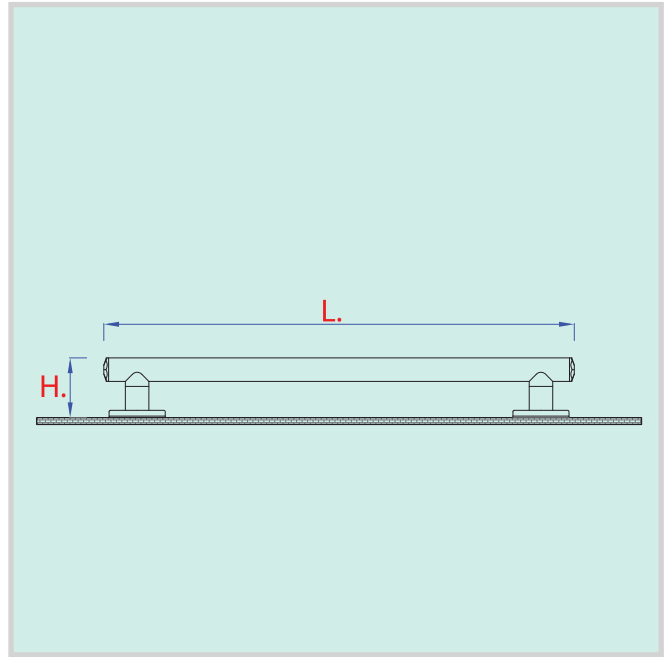

GF702P

TWO FIXING POINT HORIZONTAL GRAB BAR

DESCRIPTION

Horizontal grab bar $\varnothing$ 35 mm. with alluminium internal part, th.2 mm.
Cover made of dioxide titanium polymers, th. 3,5 mm.
Gemma closing caps made of Nylon V0.
Cover washers and under washers made of Nylon V0.
Multi holes fixing washers made of zinc coated steel with electrical insulation.
Wall fixing through delivered screws and wall plugs.
Absence of Cadmium, Lead and other heavy metals.
Easy to clean and to maintain, even with detergents.

LOADING

Up to 150 kg.

SIZE

Including washers L. 700 x H. 89 mm.

COLOR

Standard white, other colors on demand of MPS range

CERTIFICATIONS

ISO 9001:2015 quality certification issued by TÜV Italia S.r.l.
"Class 1" fire safe certification issued by the Italian Ministry.
Absence of bacterial growth certification issued by CSI group IMQ.
Declaration of quality office about absence of Cadmium and/or heavy metals.
Declaration of quality office about bio-compatibility and recycling

MPS reserves the right to modify products without previous advice.