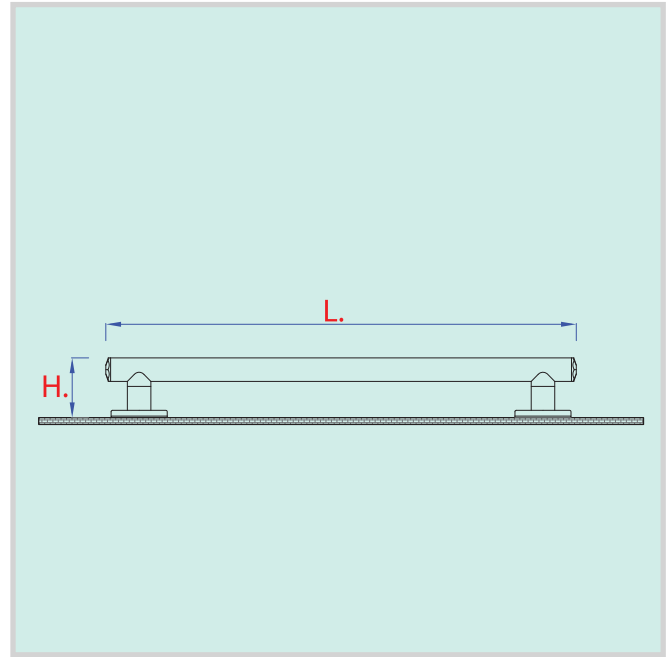

## TWO FIXING POINT HORIZONTAL GRAB BAR

### DESCRIPTION

Horizontal grab bar  $\varnothing$  35 mm. with alluminium internal part, th.2 mm.  
 Cover made of dioxide titanium polymers, th. 3,5 mm.  
 Gemma closing caps made of Nylon V0.  
 Cover washers and under washers made of Nylon V0.  
 Multi holes fixing washers made of zinc coated steel with electrical insulation.  
 Wall fixing through delivered screws and wall plugs.  
 Absence of Cadmium, Lead and other heavy metals.  
 Easy to clean and to maintain, even with detergents.