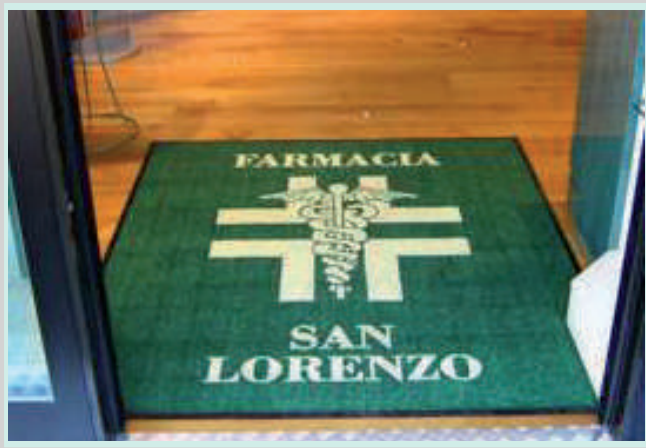

APASS10

DOORMAT STEP DRYER

BORDER 20 mm.

DESCRIZIONE

Ideal doormat step dryer for the entrance of any commercial activity or company, in 100% polyamide fiber that guarantees a high level of drying of the foot.
 The nitrile rubber underlay guarantees maximum stability and durability of the product, as well as preventing slipping on the floor.
 Thanks to its characteristics, it is suitable for heavy pedestrian and trolley traffic.
 Available in a solid color or customized, it has a reduced thickness of 10 mm.
 The logo is reproduced perfectly with the possibility of creating images with shaded colors.
 Given its characteristics, the mat can withstand hundreds of washes without losing quality.
 Possible rubber edging on request