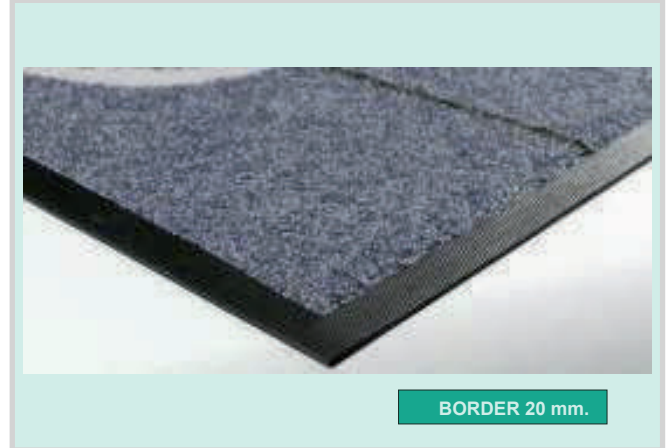

APASS10

DOORMAT STEP DRYER

BORDER 20 mm.

DESCRIZIONE

Ideal doormat step dryer for the entrance of any commercial activity or company, in 100% polyamide fiber that guarantees a high level of drying of the foot.
 The nitrile rubber underlay guarantees maximum stability and durability of the product, as well as preventing slipping on the floor.
 Thanks to its characteristics, it is suitable for heavy pedestrian and trolley traffic.
 Available in a solid color or customized, it has a reduced thickness of 10 mm.
 The logo is reproduced perfectly with the possibility of creating images with shaded colors.
 Given its characteristics, the mat can withstand hundreds of washes without losing quality.
 Possible rubber edging on request

TECHNICAL DATA

Cleaning Insert	PP Fiber
Total weight	2500 g/m ²
Absorption	5 liters/m ²
Color	52
Washing	Washing machine 60°
Measure tolerance	+/- 5% on the measurement
Roll height	60 - 75 - 85 - 115 - 150 - 200
Roll length	400 Max standard
Roll length	700 Max Not standard