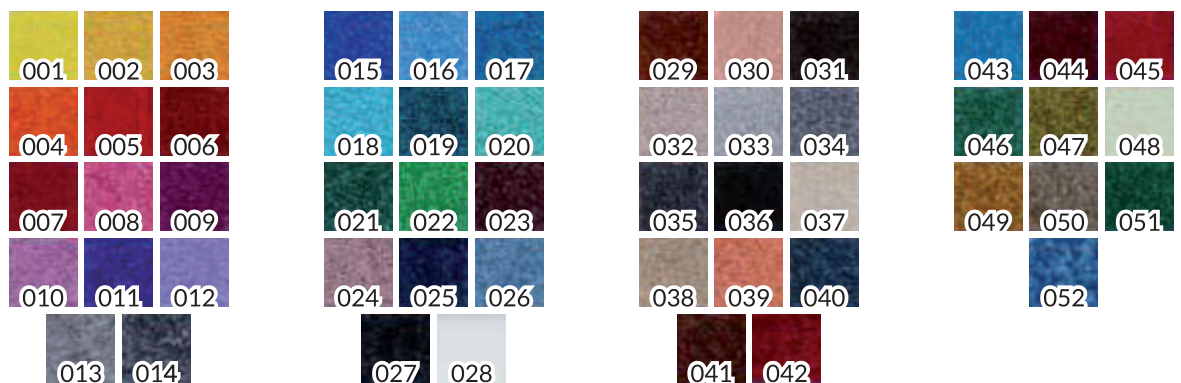

Color

MPS reserves the right to make any changes deemed necessary to improve the products without prior notice.