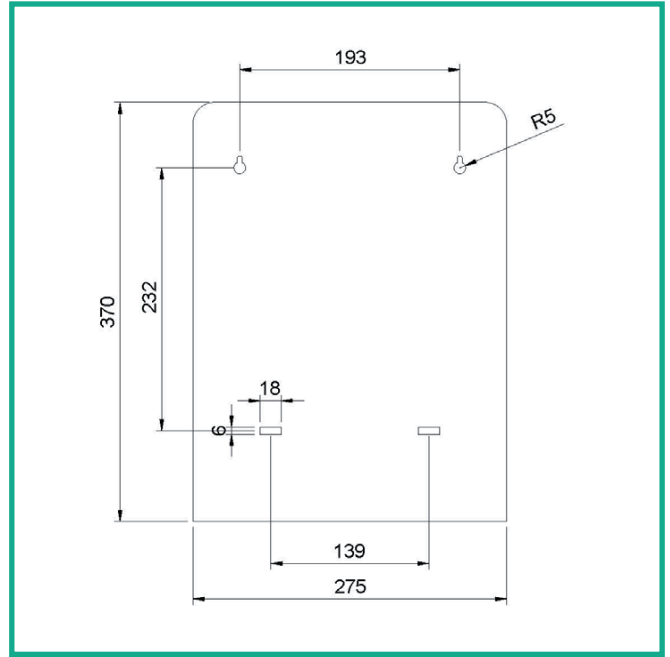

DCA130M

PAPER DISPENSER FOR SHEETED TOWELS

DESCRIPTION

Dispenser for paper towels folded in a "C" or interleaved.
to be fixed to the wall with screws and dowels.

Capacity 400 sheets.

MEASURES L 285 mm x P 130 mm x H 400 mm