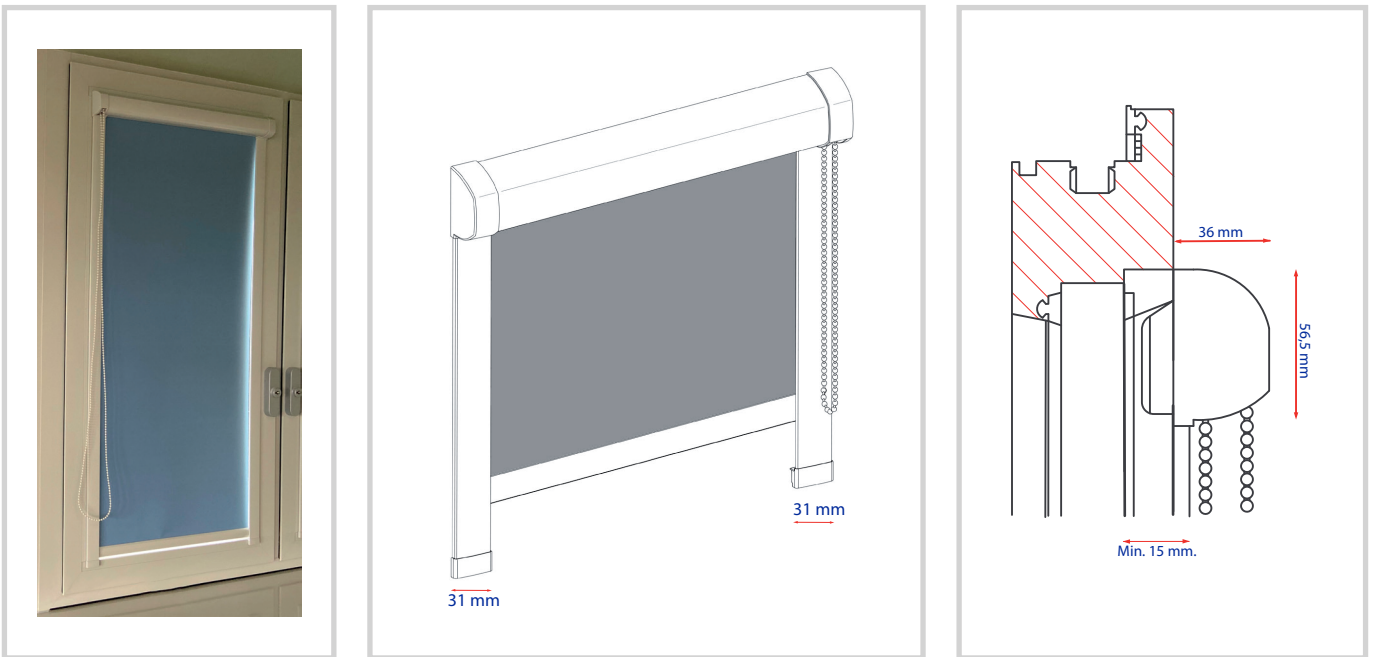

DATA SHEET

TRVO

ROLLER AWNING WITH BOX AND GUIDES

DESCRIPTION

Roller blinds with cassette and lateral sliding guide fixed to the window frame.
Blackout blinds guarantee almost complete protection from light.
Filtering blinds protect from light and heat while maintaining natural brightness.
Manual chain movement, mountable on both the left and right side.
Wide range of colors and types of materials.

SPECIFICATIONS

The guides and box are white/grey in colour.

SIZE

Tailor made.

FABRICS

Filtering or darkening
See attached sheets

CERTIFICATIONS

“Class 1” fire certification issued by the Italian Ministry of the Interior.
ISO 9001:2015 Quality Certification
