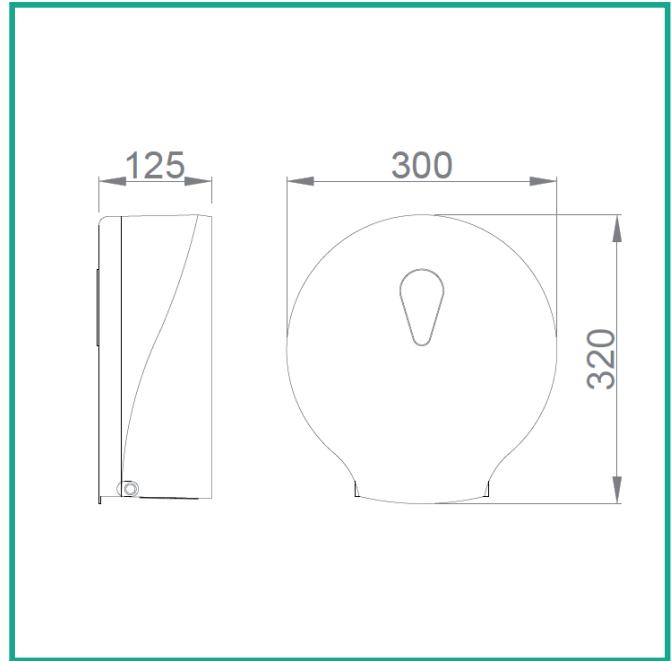

DCI370M

TOILET PAPER DISPENSER

**DESCRIPTION**

Dispenser for roll of toilet paper.
Lock with key.
Transparent content viewer.
Wall fixing using screws and plugs supplied.

MATERIALS USED

Made of white ABS and card viewer

CAPACITY

Contains maximum roll of 280m.

MEASURES

Height 320 x Width 300 x Depth 125 mm.

COLOR

White.

CERTIFICATIONS

ISO 9001:2015 quality certification issued by TÜV Italia S.r.l.