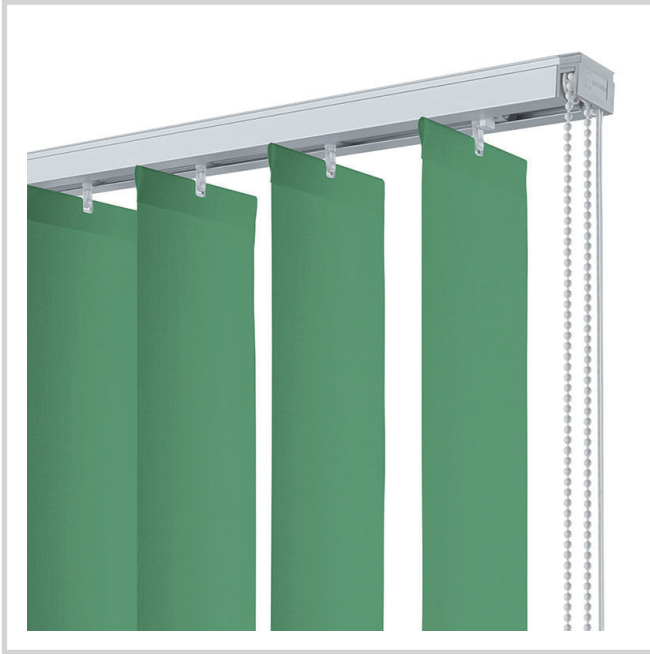

VERTICAL BAND AWNING

DESCRIPTION

Compact system for vertical blinds with dual control drive
 Suitable for domestic and professional environments. Orientation with chain drive.
 Translation with cord drive. Suitable for blinds max 6 m with weight not exceeding 14 kg
 Can be used with 127 mm (5") - 89 mm (3.5") fabrics. Ceiling and wall installation. Suitable, given the reduced fabric/ceiling gap, for installation also with aluminum windows.
 With a single movement all the fabrics can be released from the trolley stop and be translated to one side to allow easier cleaning of the glass.

TECHNICAL FEATURES

Extruded aluminum alloy profile 6060 T6 UNI 8278
 Width 45 mm; Height 25 mm
 Width of the sheets: 127 mm (5") - 89 mm (3.5")
 Sheet/ceiling gap 38 mm; sheet/profile gap 9 mm
 Surface finish: white polyester paint RAL 9016; black polyester paint RAL 9005 - silver anodized - bronze anodized
 Frictioned drag trolleys on the orientation shaft
 Accessories in self-lubricating acetal.

TBV COLOR RANGE

DOMINO FABRIC 1

Colore

	White 001		Oyster 002
	Ivory 003		Sugar 004
	Light grey 005		Dark grey 006
	Sky blue 007		Blue 008
	Slate 009		Black 010
	Red 011		Turtledove 012
	Yellow 013		Banana 014