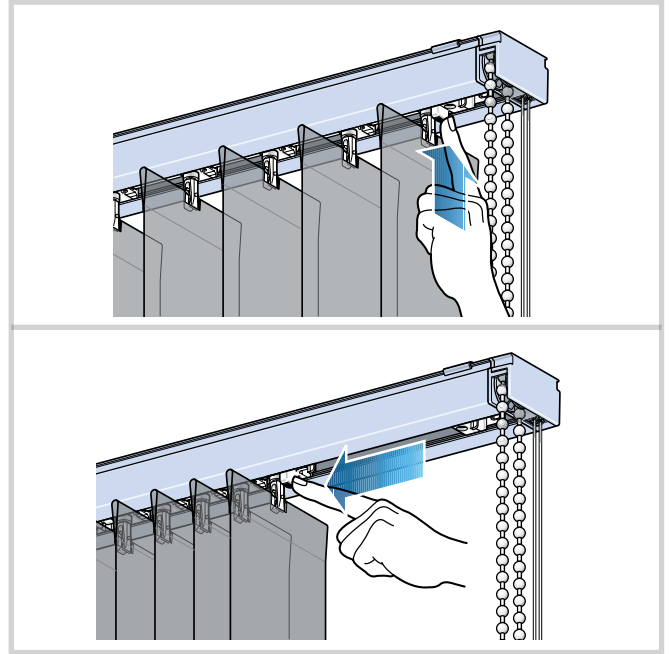

VERTICAL BAND AWNING

DESCRIPTION

Compact system for vertical blinds with dual control drive
 Suitable for domestic and professional environments. Orientation with chain drive.
 Translation with cord drive. Suitable for blinds max 6 m with weight not exceeding 14 kg
 Can be used with 127 mm (5") - 89 mm (3.5") fabrics. Ceiling and wall installation. Suitable, given the reduced fabric/ceiling gap, for installation also with aluminum windows.
 With a single movement all the fabrics can be released from the trolley stop and be translated to one side to allow easier cleaning of the glass.

TECHNICAL FEATURES

Extruded aluminum alloy profile 6060 T6 UNI 8278
 Width 45 mm; Height 25 mm
 Width of the sheets: 127 mm (5") - 89 mm (3.5")
 Sheet/ceiling gap 38 mm; sheet/profile gap 9 mm
 Surface finish: white polyester paint RAL 9016; black polyester paint RAL 9005 - silver anodized - bronze anodized
 Frictioned drag trolleys on the orientation shaft
 Accessories in self-lubricating acetal.